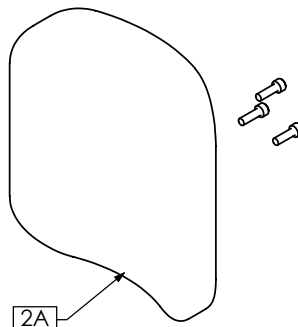

2A
TRC0813-1