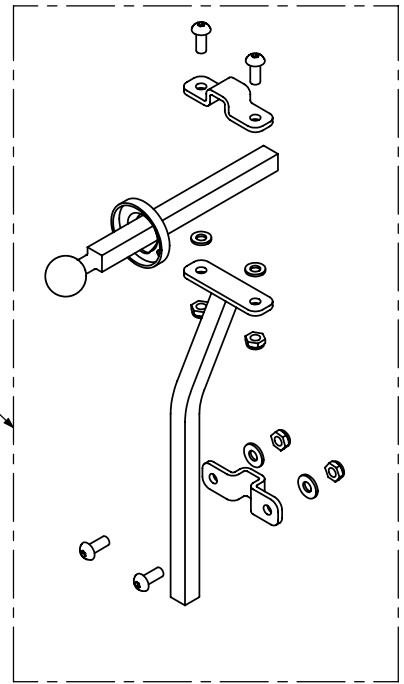

TRC0813 - HEADREST ASS'Y, BASIC

REVISION: 05/04/2007

1

ITEM NO.	QTY.	PART NO.	DESCRIPTION
1	1	TRC0435	HEADREST HARDWARE ASS'Y
	2	TRH0101	1/4" FLAT WASHER
	4	TRH0308	1/4-20 x 5/8" BUTTON SOCKET CAP SCREW
	4	TRH0202	1/4-20 SHALLOW NYLOC NUT
	2	TRH0102	1/4" NYLON WASHER
	1	TRM0040	HEADREST MOUNTING RING
	1	TRM0037	SMALL HORIZONTAL HEADREST ROD
	2	TRX2539	CLAMP
2A	1	TRM0005	HEADREST
	3	TRH0585	#10-32 x 5/8" SOCKET HEAD CAP SCREW GR8
2B	1	TRM0368	HEADREST, ONYX
	3	TRH0329	#10-32 x 1" SOCKET HEAD CAP SCREW GR8
	1	TRX1541	MOUNTING PLATE
2C	1	TRM0499	HEADREST, STEALTH, 10"
	1	TRX2540	MOUNT WLD
	1		MOUNTING PLATE
	3		#10-32 x 7/8" SOCKET HEAD CAP SCREW GR8
2D	1	TRM0498	HEADREST, STEALTH, 14"
	1		MOUNTING PLATE
	3		#10-32 x 7/8" SOCKET HEAD CAP SCREW GR8
2E	1	TRM0282	HEADREST, OTTOBOCK - LARGE
	3		#10-32 x 5/8" SOCKET HEAD CAP SCREW GR8
2F	1	TRM0283	HEADREST, OTTOBOCK - SMALL
	3		#10-32 x 5/8" SOCKET HEAD CAP SCREW GR8