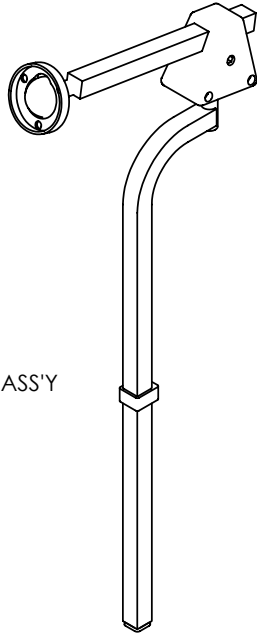

TRC0815 - HEADREST SELECTION

REVISION: 05/24/2007

TRC0810
STANDARD HEADREST ASS'Y