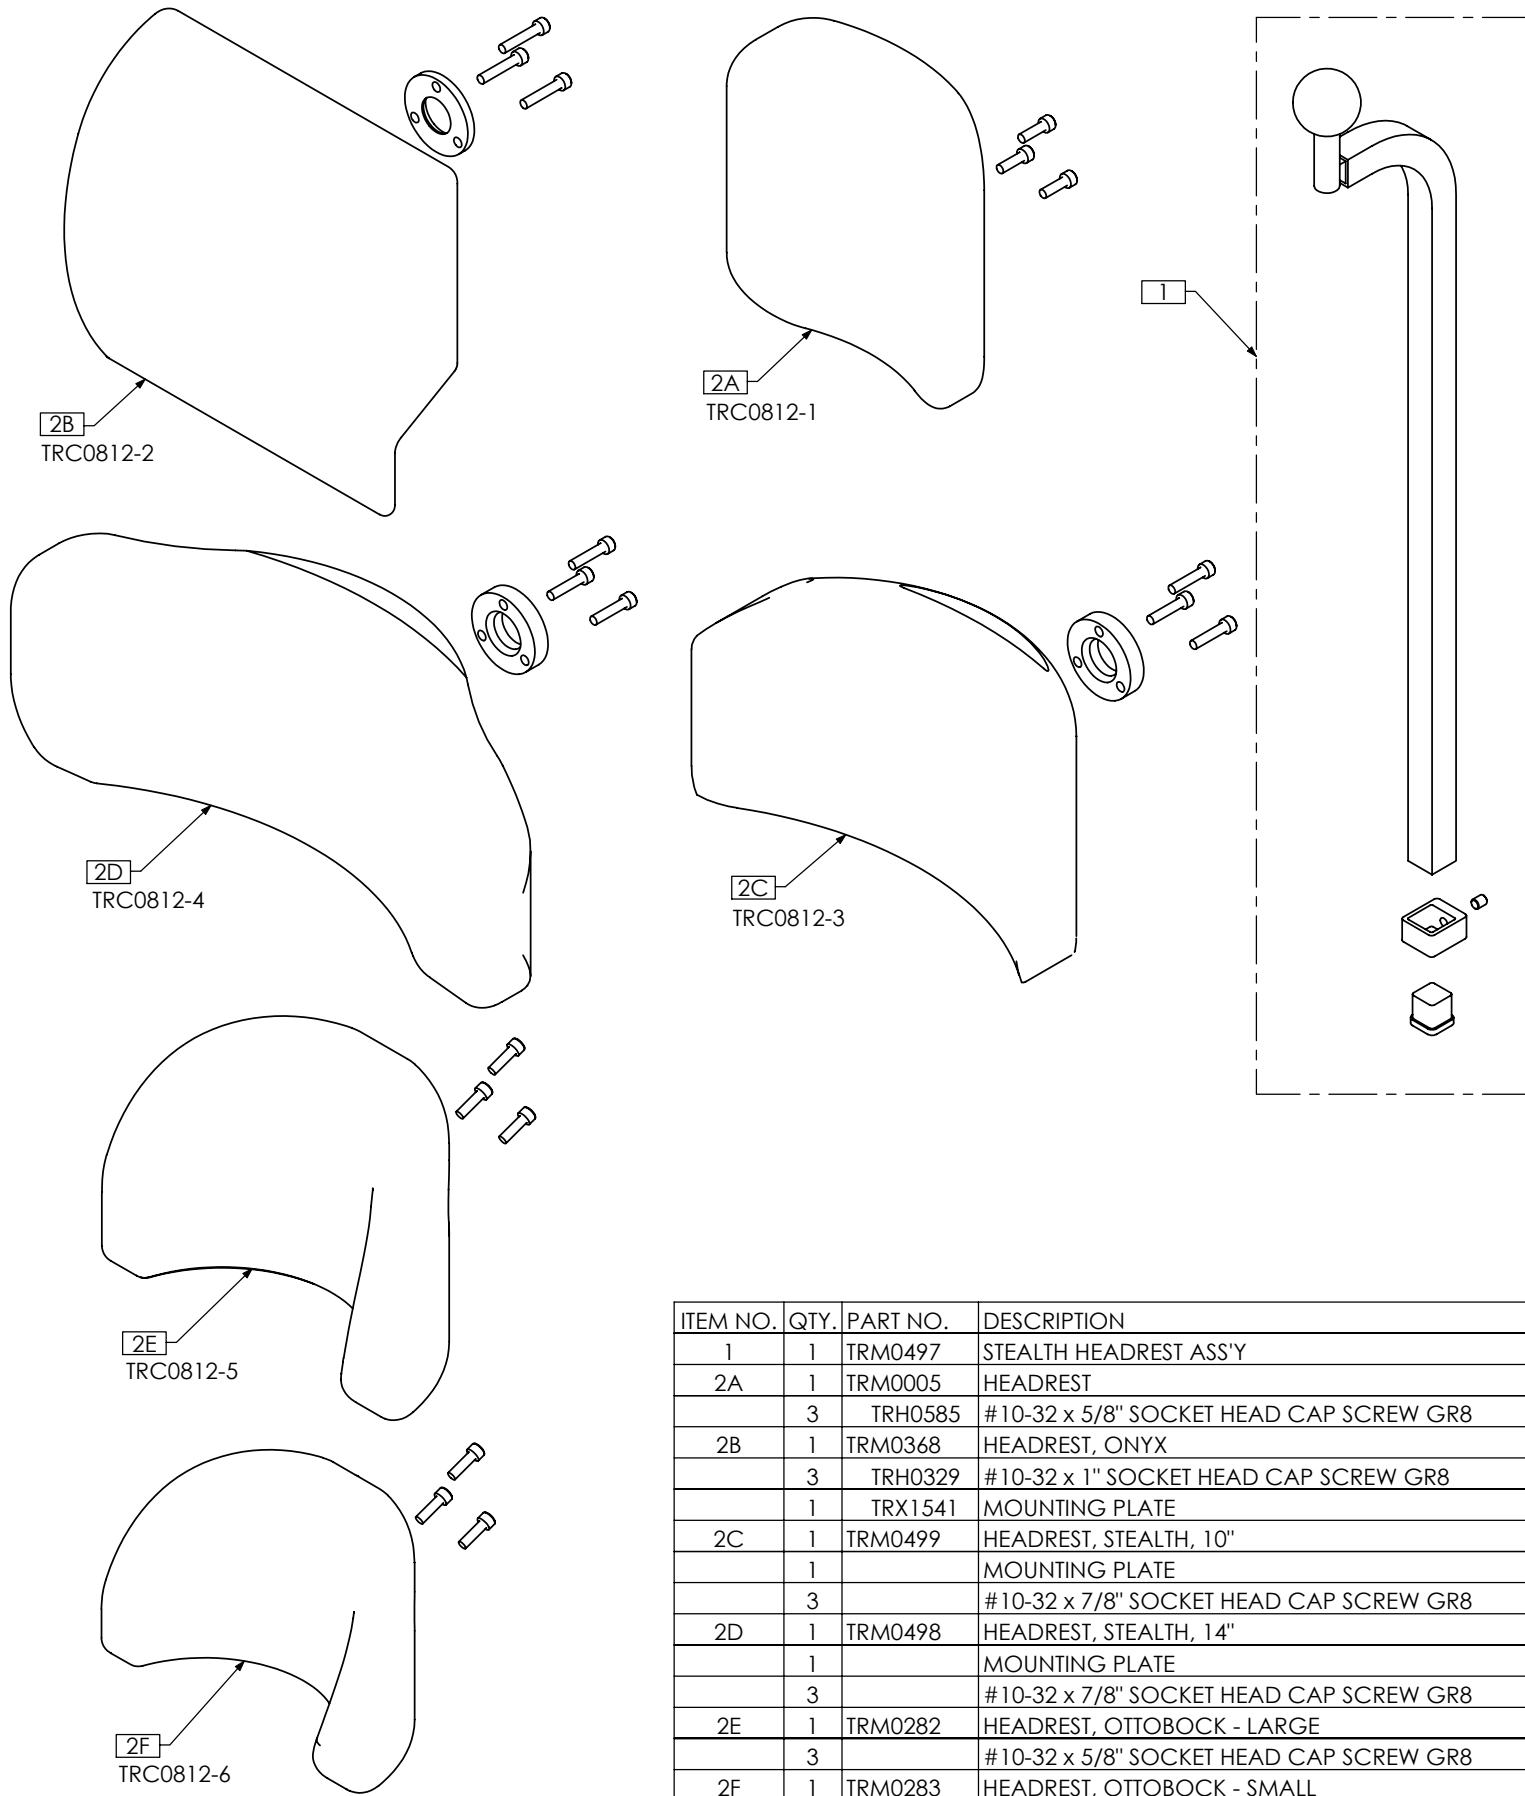

TRC0812 - HEADREST ASS'Y, STEALTH

REVISION: 05/04/2007

ITEM NO.	QTY.	PART NO.	DESCRIPTION
1	1	TRM0497	STEALTH HEADREST ASS'Y
2A	1	TRM0005	HEADREST
	3	TRH0585	#10-32 x 5/8" SOCKET HEAD CAP SCREW GR8
2B	1	TRM0368	HEADREST, ONYX
	3	TRH0329	#10-32 x 1" SOCKET HEAD CAP SCREW GR8
	1	TRX1541	MOUNTING PLATE
2C	1	TRM0499	HEADREST, STEALTH, 10"
	1		MOUNTING PLATE
	3		#10-32 x 7/8" SOCKET HEAD CAP SCREW GR8
2D	1	TRM0498	HEADREST, STEALTH, 14"
	1		MOUNTING PLATE
	3		#10-32 x 7/8" SOCKET HEAD CAP SCREW GR8
2E	1	TRM0282	HEADREST, OTTOBOCK - LARGE
	3		#10-32 x 5/8" SOCKET HEAD CAP SCREW GR8
2F	1	TRM0283	HEADREST, OTTOBOCK - SMALL
	3		#10-32 x 5/8" SOCKET HEAD CAP SCREW GR8