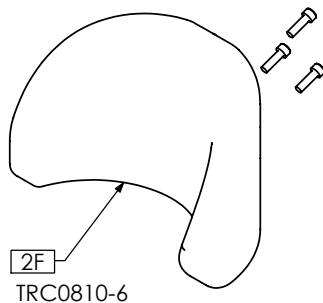

TRC0810 - HEADREST ASS'Y

REVISION: 05/04/2007

2E
TRC0810-5

2F
TRC0810-6

ITEM NO.	QTY.	PART NO.	DESCRIPTION
1	1	TRC0108	HEADREST HARDWARE ASS'Y
	3	TRH0335	1/4-20 x 1" SOCKET HEAD CAP SCREW GR8
	1	TRM0038	LARGE VERTICAL HEADREST ROD
	1	TRM0039	TRIANGULAR MULTI-OFFSET
	1	TRM0037	SMALL HORIZONTAL HEADREST ROD
	1	TRM0040	HEADREST MOUNTING RING
	1	TRM0414	D-RING
2A	1	TRM0005	HEADREST
	3	TRH0585	#10-32 x 5/8" SOCKET HEAD CAP SCREW GR8
2B	1	TRM0368	HEADREST, ONYX
	3	TRH0329	#10-32 x 1" SOCKET HEAD CAP SCREW GR8
	1	TRX1541	MOUNTING PLATE
2C	1	TRM0499	HEADREST, STEALTH, 10"
	1		MOUNTING PLATE
	3		#10-32 x 7/8" SOCKET HEAD CAP SCREW GR8
2D	1	TRM0498	HEADREST, STEALTH, 14"
	1		MOUNTING PLATE
	3		#10-32 x 7/8" SOCKET HEAD CAP SCREW GR8
2E	1	TRM0282	HEADREST, OTTOBOCK - LARGE
	3		#10-32 x 5/8" SOCKET HEAD CAP SCREW GR8
2F	1	TRM0283	HEADREST, OTTOBOCK - SMALL
	3		#10-32 x 5/8" SOCKET HEAD CAP SCREW GR8

TRC0786 - HEADREST CLAMP ASS'Y

REVISION:05/11/2007

ITEM NO.	QTY.	PART NO.	DESCRIPTION
1	1	TRM0036	HEADREST CLAMP ASS'Y
2	2	TRH0101	1/4" FLAT WASHER
3	2	TRH0202	1/4-20 SHALLOW NYLOC NUT
4	2	TRH0308	1/4-20 x 5/8" BUTTON SOCKET CAP SCREW

TRC0787 - HEADREST CLAMP ASS'Y w/ SHIM

REVISION:05/24/2007

ITEM NO.	QTY.	PART NO.	DESCRIPTION
1	1	TRX2685	SHIM
2	1	TRM0036	HEADREST CLAMP ASS'Y
3	2	TRH0101	1/4" FLAT WASHER
4	2	TRH0201	1/4-20 NYLOC NUT
5	2	TRH0450	1/4-20 x 1" BUTTON SOCKET CAP SCREW

TRC0788 - HEADREST CLAMP ASS'Y, TRIANGULAR MULTI-OFFSET

REVISION: 07/03/2007

ITEM NO.	QTY.	PART NO.	DESCRIPTION
1	1	TRX1617	TRX PIVOT BLOCK MNT WLD
2	1	TRM0039	TRIANGULAR MULTI-OFFSET
3	2	TRH0201	1/4-20 NYLOC NUT
4	2	TRH0308	1/4-20 x 5/8" BUTTON SOCKET CAP SCREW
5	3	TRH0335	1/4-20 x 1" SOCKET HEAD CAP SCREW GR8