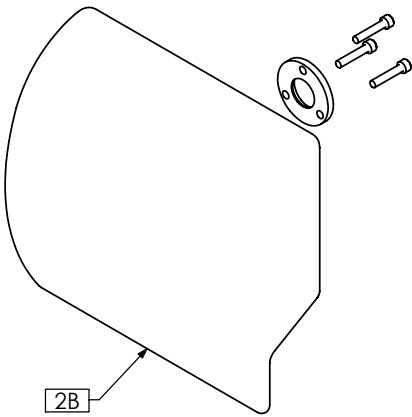

TRC0813 - HEADREST ASS'Y, BASIC

REVISION: 05/04/2007

2B
TRC0813-2