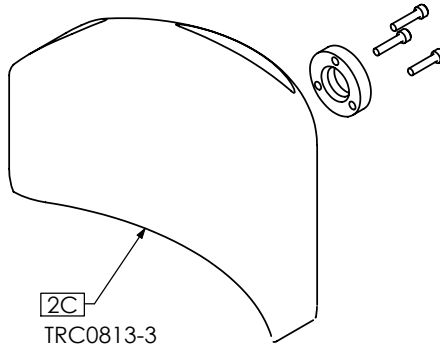

2C
TRC0813-3