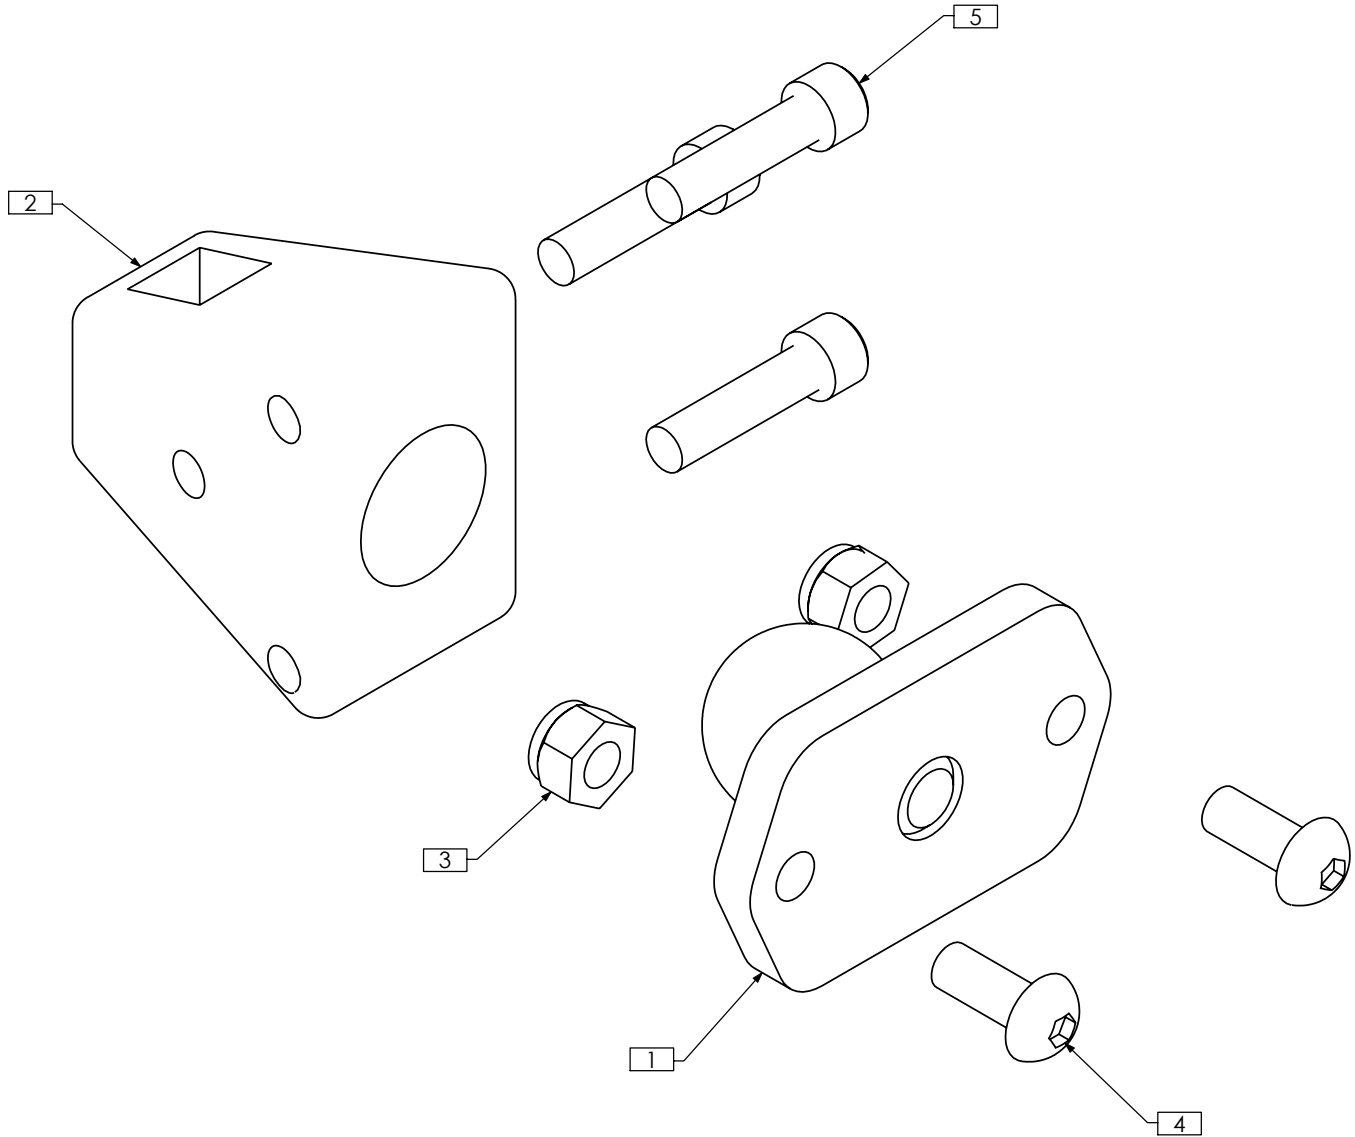

TRC0788 - HEADREST CLAMP ASS'Y, TRIANGULAR MULTI-OFFSET

REVISION: 07/03/2007

ITEM NO.	QTY.	PART NO.	DESCRIPTION
1	1	TRX1617	TRX PIVOT BLOCK MNT WLD
2	1	TRM0039	TRIANGULAR MULTI-OFFSET
3	2	TRH0201	1/4-20 NYLOC NUT
4	2	TRH0308	1/4-20 x 5/8" BUTTON SOCKET CAP SCREW
5	3	TRH0335	1/4-20 x 1" SOCKET HEAD CAP SCREW GR8