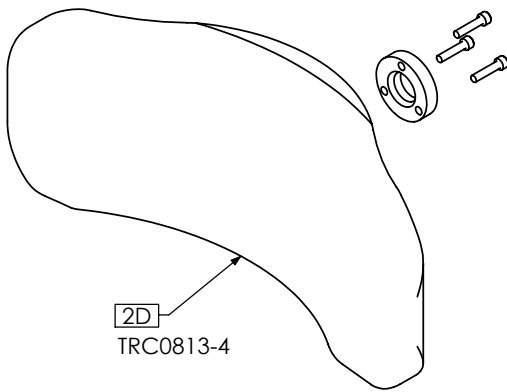

TRC0812 - HEADREST ASS'Y, STEALTH

REVISION: 05/04/2007

ITEM NO.	QTY.	PART NO.	DESCRIPTION
1	1	TRM0497	STEALTH HEADREST ASS'Y
2A	1	TRM0005	HEADREST
	3	TRH0585	#10-32 x 5/8" SOCKET HEAD CAP SCREW GR8
2B	1	TRM0368	HEADREST, ONYX
	3	TRH0329	#10-32 x 1" SOCKET HEAD CAP SCREW GR8
	1	TRX1541	MOUNTING PLATE
2C	1	TRM0499	HEADREST, STEALTH, 10"
	1		MOUNTING PLATE
	3		#10-32 x 7/8" SOCKET HEAD CAP SCREW GR8
2D	1	TRM0498	HEADREST, STEALTH, 14"
	1		MOUNTING PLATE
	3		#10-32 x 7/8" SOCKET HEAD CAP SCREW GR8
2E	1	TRM0282	HEADREST, OTTOBOCK - LARGE
	3		#10-32 x 5/8" SOCKET HEAD CAP SCREW GR8
2F	1	TRM0283	HEADREST, OTTOBOCK - SMALL
	3		#10-32 x 5/8" SOCKET HEAD CAP SCREW GR8

TRC0813 - HEADREST ASS'Y, BASIC

REVISION: 05/04/2007

2B
TRC0813-2

2A
TRC0813-1

1

2D
TRC0813-4

2C
TRC0813-3

2E
TRC0813-5

2F
TRC0813-6

ITEM NO.	QTY.	PART NO.	DESCRIPTION
1	1	TRC0435	HEADREST HARDWARE ASS'Y
	2	TRH0101	1/4" FLAT WASHER
	4	TRH0308	1/4-20 x 5/8" BUTTON SOCKET CAP SCREW
	4	TRH0202	1/4-20 SHALLOW NYLOC NUT
	2	TRH0102	1/4" NYLON WASHER
	1	TRM0040	HEADREST MOUNTING RING
	1	TRM0037	SMALL HORIZONTAL HEADREST ROD
	2	TRX2539	CLAMP
2A	1	TRM0005	HEADREST
	3	TRH0585	#10-32 x 5/8" SOCKET HEAD CAP SCREW GR8
2B	1	TRM0368	HEADREST, ONYX
	3	TRH0329	#10-32 x 1" SOCKET HEAD CAP SCREW GR8
	1	TRX1541	MOUNTING PLATE
2C	1	TRM0499	HEADREST, STEALTH, 10"
	1	TRX2540	MOUNT WLD
	1		MOUNTING PLATE
	3		#10-32 x 7/8" SOCKET HEAD CAP SCREW GR8
2D	1	TRM0498	HEADREST, STEALTH, 14"
	1		MOUNTING PLATE
	3		#10-32 x 7/8" SOCKET HEAD CAP SCREW GR8
2E	1	TRM0282	HEADREST, OTTOBOCK - LARGE
	3		#10-32 x 5/8" SOCKET HEAD CAP SCREW GR8
2F	1	TRM0283	HEADREST, OTTOBOCK - SMALL
	3		#10-32 x 5/8" SOCKET HEAD CAP SCREW GR8

TRC0786 - HEADREST CLAMP ASS'Y

REVISION:05/11/2007

ITEM NO.	QTY.	PART NO.	DESCRIPTION
1	1	TRM0036	HEADREST CLAMP ASS'Y
2	2	TRH0101	1/4" FLAT WASHER
3	2	TRH0202	1/4-20 SHALLOW NYLOC NUT
4	2	TRH0308	1/4-20 x 5/8" BUTTON SOCKET CAP SCREW