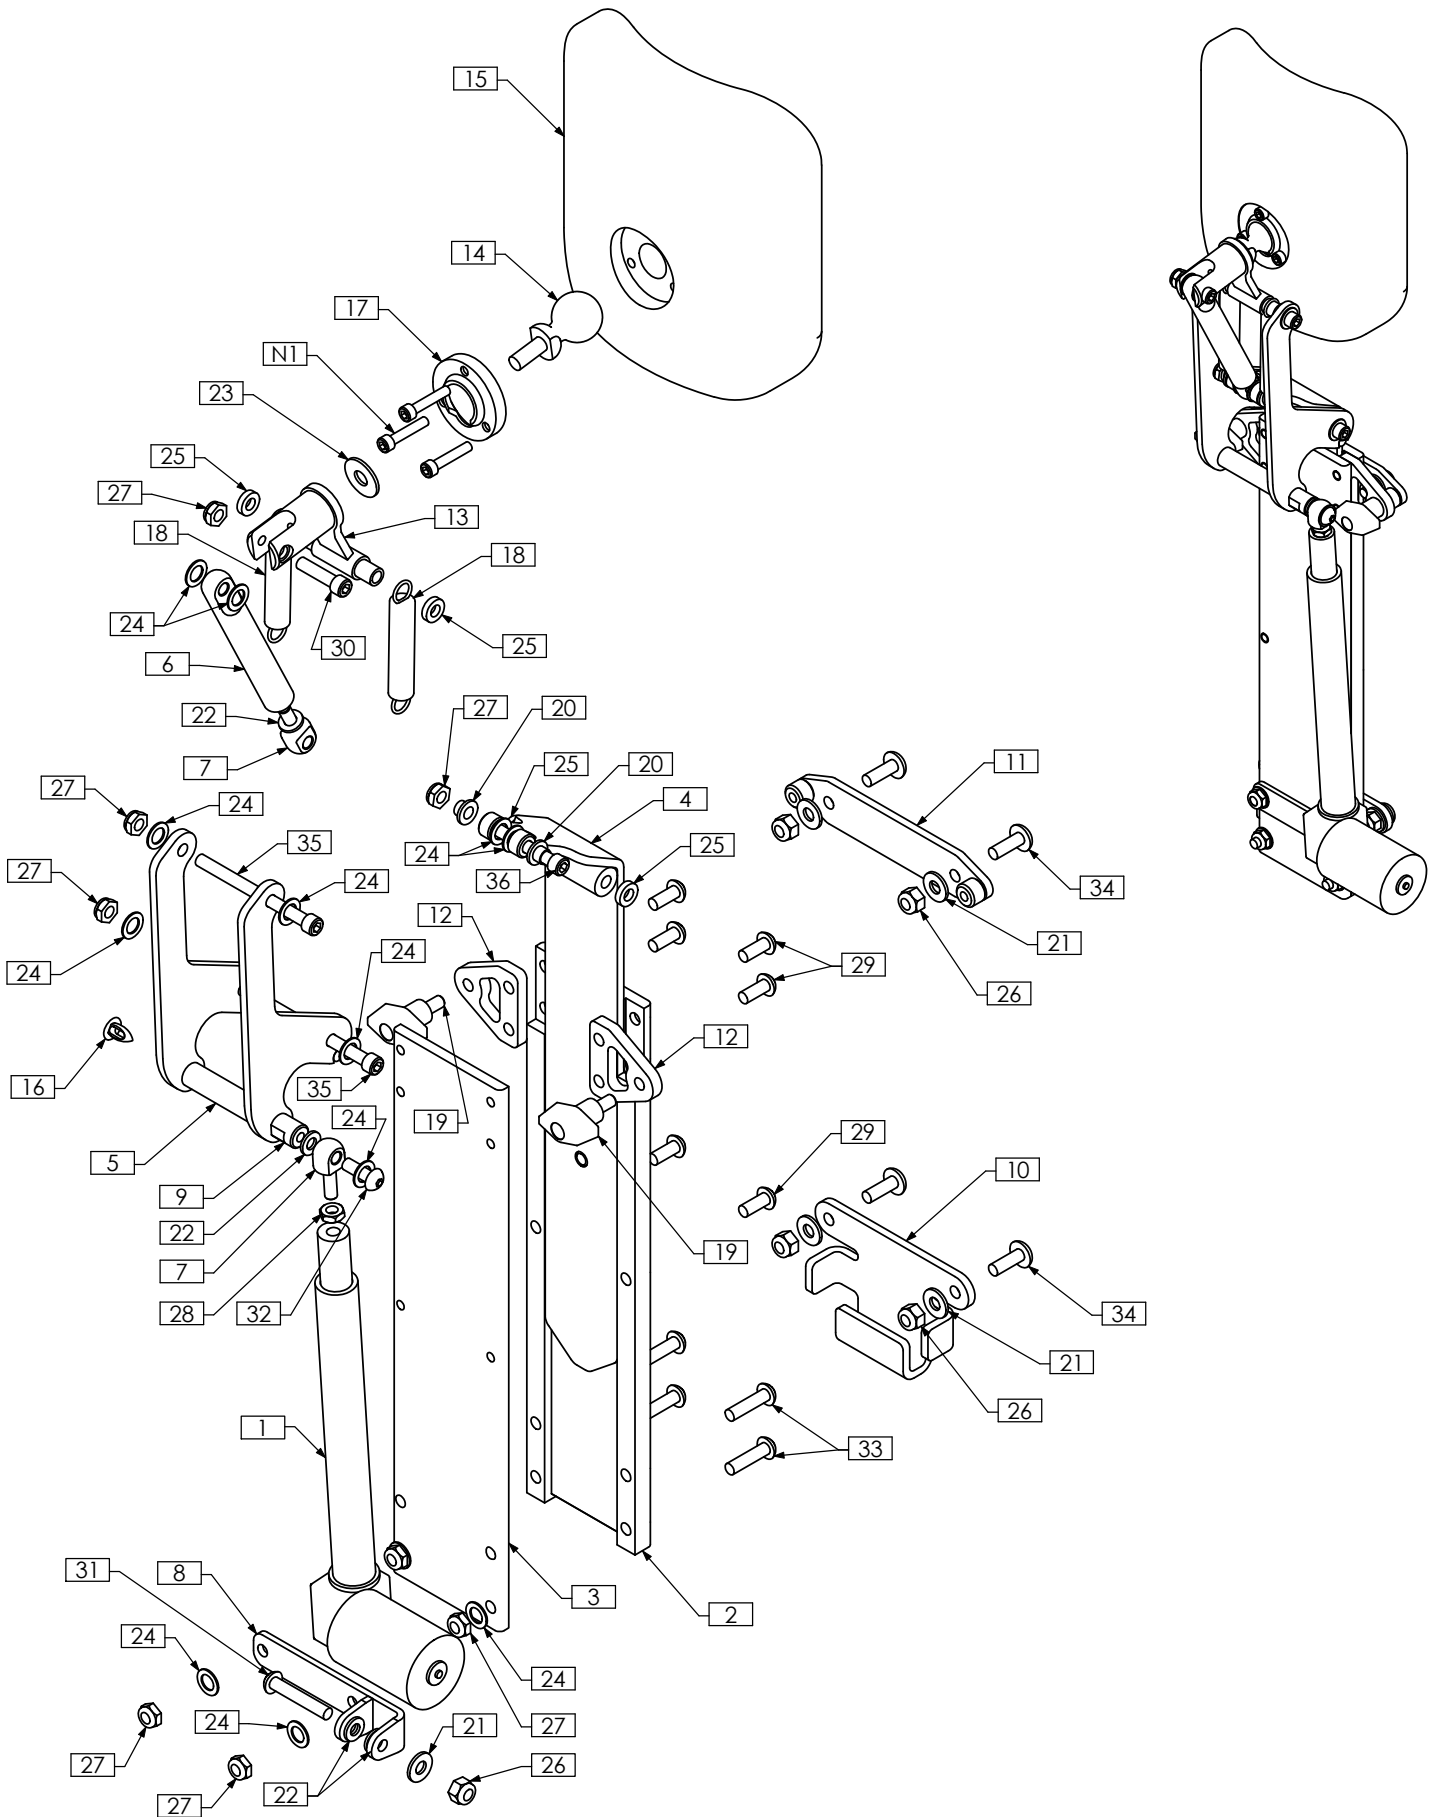

TRC0788 - HEADREST CLAMP ASS'Y, TRIANGULAR MULTI-OFFSET

REVISION: 07/03/2007

ITEM NO.	QTY.	PART NO.	DESCRIPTION
1	1	TRX1617	TRX PIVOT BLOCK MNT WLD
2	1	TRM0039	TRIANGULAR MULTI-OFFSET
3	2	TRH0201	1/4-20 NYLOC NUT
4	2	TRH0308	1/4-20 x 5/8" BUTTON SOCKET CAP SCREW
5	3	TRH0335	1/4-20 x 1" SOCKET HEAD CAP SCREW GR8

TRC0398 - POWER HEADREST

REVISION: 09/14/2009

TRC0398 - POWER HEADREST

REVISION: 09/14/2009

ITEM NO.	QTY.	PART NO.	DESCRIPTION
1	1	TRA0235	6" STROKE POWER LEGREST ACTUATOR, RIGHT
2	1	TRX2110	FRONT CHANNEL
3	1	TRX2111	REAR PLATE
4	1	TRX2113	SLIDER PLATE WLD
5	1	TRX2118	PIVOT WLD
6	1	TRX2126	LINK ROD
7	2	TRX2127	ROD END
8	1	TRX2128	ACTUATOR MOUNT WLD
9	1	TRX2141	SPACER EXTENSION
10	1	TRX2300	LOWER MOUNT
11	1	TRX2301	UPPER MOUNT WLD
12	2	TRX2304	MOUNTING TAB
13	1	TRX2375	ADJUSTABLE HEADREST MOUNT WLD
14	1	TRX2376	HEADREST BALL
15	1	TRM0005	HEADREST
16	1	TRM0033	0.290 X 0.565 ARROW CLIP, BLACK NYLON
17	1	TRM0040	HEADREST MOUNTING RING
18	2	TRM0450	EXTENSION SPRING
19	2	TRM0770	KNOB, 1/4-20 X 1/2
20	2	TRH0008	MACHINE SCREW INSULATOR, 1/4"
21	5	TRH0101	1/4" FLAT WASHER
22	4	TRH0102	1/4" NYLON WASHER
23	1	TRH0109	5/16" NYLON WASHER
24	13	TRH0120	11/32" x 9/16"OD x 0.031" TH FLAT WASHER
25	4	TRH0133	1/4"ID x 1/2"OD x 0.125" NYLON WASHER
26	5	TRH0201	1/4-20 NYLOC NUT
27	8	TRH0202	1/4-20 SHALLOW NYLOC NUT
28	1	TRH0249	1/4-28 SHALLOW HEX JAM NUT
29	6	TRH0308	1/4-20 x 5/8" BUTTON SOCKET CAP SCREW
30	1	TRH0335	1/4-20 x 1" SOCKET HEAD CAP SCREW GR8
31	1	TRH0420	1/4-20 x 1 1/2" BUTTON SOCKET CAP SCREW
32	1	TRH0445	1/4-20 x 3/4" BUTTON SOCKET CAP SCREW
33	4	TRH0450	1/4-20 x 1" BUTTON SOCKET CAP SCREW
34	4	TRH0467	1/4-20 x 3/4" PHILLIPS TRUSS MACHINE SCREW
35	2	TRH0479	1/4-20 x 3" SOCKET HEAD CAP SCREW GR8
36	1	TRH0483	1/4-20 x 1 3/4" SOCKET HEAD CAP SCREW GR8