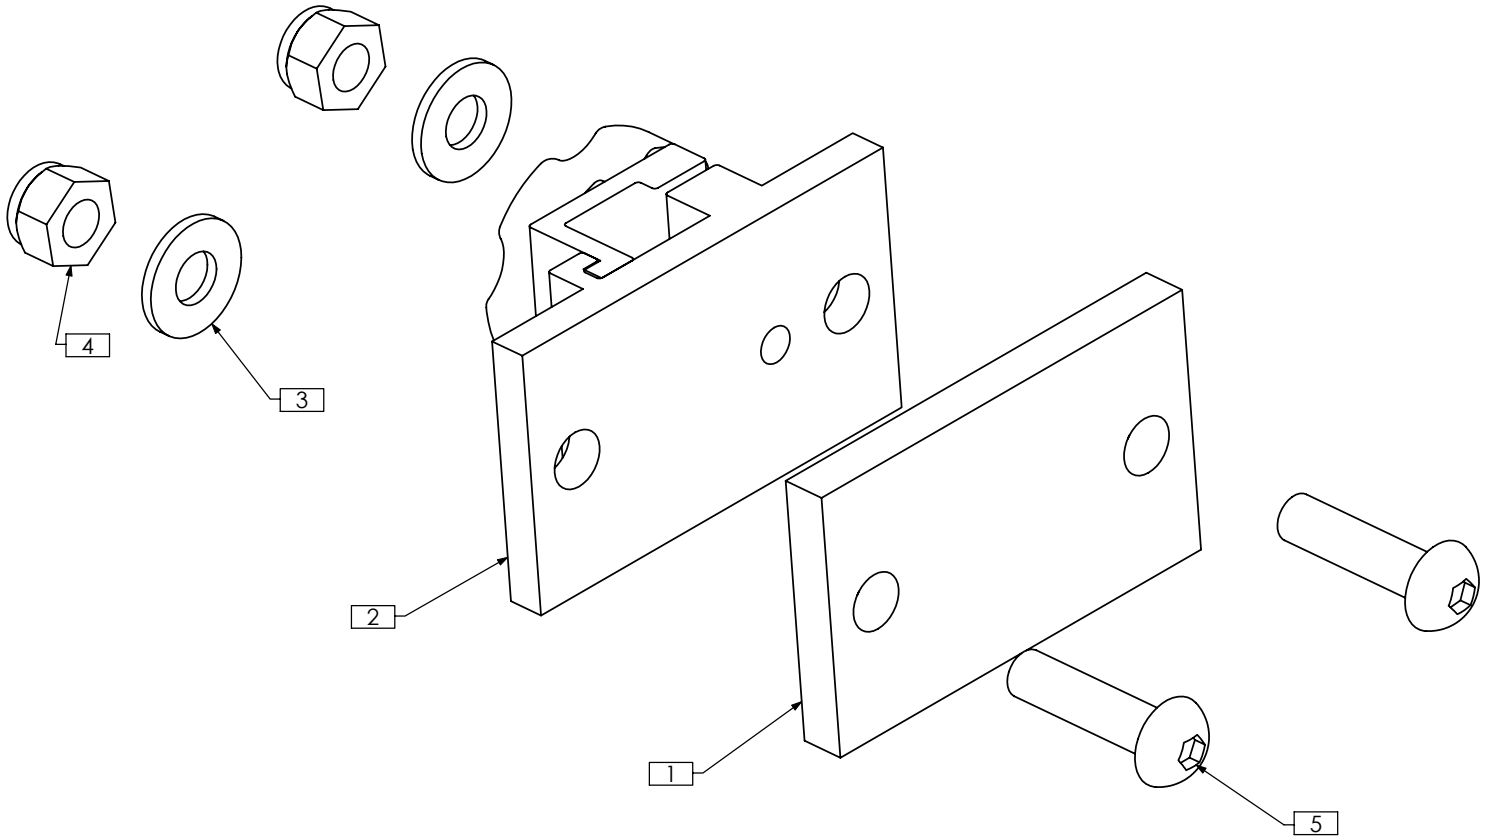

2F
TRC0813-6

ITEM NO.	QTY.	PART NO.	DESCRIPTION
1	1	TRC0435	HEADREST HARDWARE ASS'Y
	2	TRH0101	1/4" FLAT WASHER
	4	TRH0308	1/4-20 x 5/8" BUTTON SOCKET CAP SCREW
	4	TRH0202	1/4-20 SHALLOW NYLOC NUT
	2	TRH0102	1/4" NYLON WASHER
	1	TRM0040	HEADREST MOUNTING RING
	1	TRM0037	SMALL HORIZONTAL HEADREST ROD
	2	TRX2539	CLAMP
2A	1	TRM0005	HEADREST
	3	TRH0585	#10-32 x 5/8" SOCKET HEAD CAP SCREW GR8
2B	1	TRM0368	HEADREST, ONYX
	3	TRH0329	#10-32 x 1" SOCKET HEAD CAP SCREW GR8
	1	TRX1541	MOUNTING PLATE
2C	1	TRM0499	HEADREST, STEALTH, 10"
	1	TRX2540	MOUNT WLD
	1		MOUNTING PLATE
	3		#10-32 x 7/8" SOCKET HEAD CAP SCREW GR8
2D	1	TRM0498	HEADREST, STEALTH, 14"
	1		MOUNTING PLATE
	3		#10-32 x 7/8" SOCKET HEAD CAP SCREW GR8
2E	1	TRM0282	HEADREST, OTTOBOCK - LARGE
	3		#10-32 x 5/8" SOCKET HEAD CAP SCREW GR8
2F	1	TRM0283	HEADREST, OTTOBOCK - SMALL
	3		#10-32 x 5/8" SOCKET HEAD CAP SCREW GR8

TRC0786 - HEADREST CLAMP ASS'Y

REVISION:05/11/2007

ITEM NO.	QTY.	PART NO.	DESCRIPTION
1	1	TRM0036	HEADREST CLAMP ASS'Y
2	2	TRH0101	1/4" FLAT WASHER
3	2	TRH0202	1/4-20 SHALLOW NYLOC NUT
4	2	TRH0308	1/4-20 x 5/8" BUTTON SOCKET CAP SCREW

TRC0787 - HEADREST CLAMP ASS'Y w/ SHIM

REVISION:05/24/2007

ITEM NO.	QTY.	PART NO.	DESCRIPTION
1	1	TRX2685	SHIM
2	1	TRM0036	HEADREST CLAMP ASS'Y
3	2	TRH0101	1/4" FLAT WASHER
4	2	TRH0201	1/4-20 NYLOC NUT
5	2	TRH0450	1/4-20 x 1" BUTTON SOCKET CAP SCREW