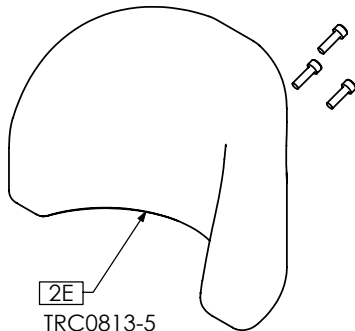

2E
TRC0813-5