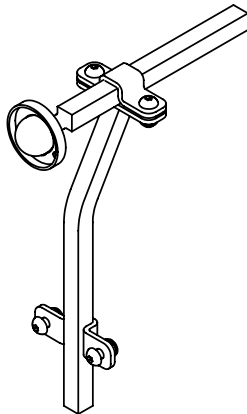

TRC0813
BASIC HEADREST ASS'Y