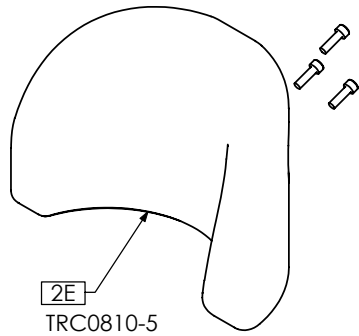

TRC0810 - HEADREST ASS'Y

REVISION: 05/04/2007

2E
TRC0810-5

2F
TRC0810-6

ITEM NO.	QTY.	PART NO.	DESCRIPTION
1	1	TRC0108	HEADREST HARDWARE ASS'Y
	3	TRH0335	1/4-20 x 1" SOCKET HEAD CAP SCREW GR8
	1	TRM0038	LARGE VERTICAL HEADREST ROD
	1	TRM0039	TRIANGULAR MULTI-OFFSET
	1	TRM0037	SMALL HORIZONTAL HEADREST ROD
	1	TRM0040	HEADREST MOUNTING RING
	1	TRM0414	D-RING
2A	1	TRM0005	HEADREST
	3	TRH0585	#10-32 x 5/8" SOCKET HEAD CAP SCREW GR8
2B	1	TRM0368	HEADREST, ONYX
	3	TRH0329	#10-32 x 1" SOCKET HEAD CAP SCREW GR8
	1	TRX1541	MOUNTING PLATE
2C	1	TRM0499	HEADREST, STEALTH, 10"
	1		MOUNTING PLATE
	3		#10-32 x 7/8" SOCKET HEAD CAP SCREW GR8
2D	1	TRM0498	HEADREST, STEALTH, 14"
	1		MOUNTING PLATE
	3		#10-32 x 7/8" SOCKET HEAD CAP SCREW GR8
2E	1	TRM0282	HEADREST, OTTOBOCK - LARGE
	3		#10-32 x 5/8" SOCKET HEAD CAP SCREW GR8
2F	1	TRM0283	HEADREST, OTTOBOCK - SMALL
	3		#10-32 x 5/8" SOCKET HEAD CAP SCREW GR8

TRC0786 - HEADREST CLAMP ASS'Y

REVISION:05/11/2007

ITEM NO.	QTY.	PART NO.	DESCRIPTION
1	1	TRM0036	HEADREST CLAMP ASS'Y
2	2	TRH0101	1/4" FLAT WASHER
3	2	TRH0202	1/4-20 SHALLOW NYLOC NUT
4	2	TRH0308	1/4-20 x 5/8" BUTTON SOCKET CAP SCREW

TRC0787 - HEADREST CLAMP ASS'Y w/ SHIM

REVISION:05/24/2007

ITEM NO.	QTY.	PART NO.	DESCRIPTION
1	1	TRX2685	SHIM
2	1	TRM0036	HEADREST CLAMP ASS'Y
3	2	TRH0101	1/4" FLAT WASHER
4	2	TRH0201	1/4-20 NYLOC NUT
5	2	TRH0450	1/4-20 x 1" BUTTON SOCKET CAP SCREW

TRC0788 - HEADREST CLAMP ASS'Y, TRIANGULAR MULTI-OFFSET

REVISION: 07/03/2007

ITEM NO.	QTY.	PART NO.	DESCRIPTION
1	1	TRX1617	TRX PIVOT BLOCK MNT WLD
2	1	TRM0039	TRIANGULAR MULTI-OFFSET
3	2	TRH0201	1/4-20 NYLOC NUT
4	2	TRH0308	1/4-20 x 5/8" BUTTON SOCKET CAP SCREW
5	3	TRH0335	1/4-20 x 1" SOCKET HEAD CAP SCREW GR8