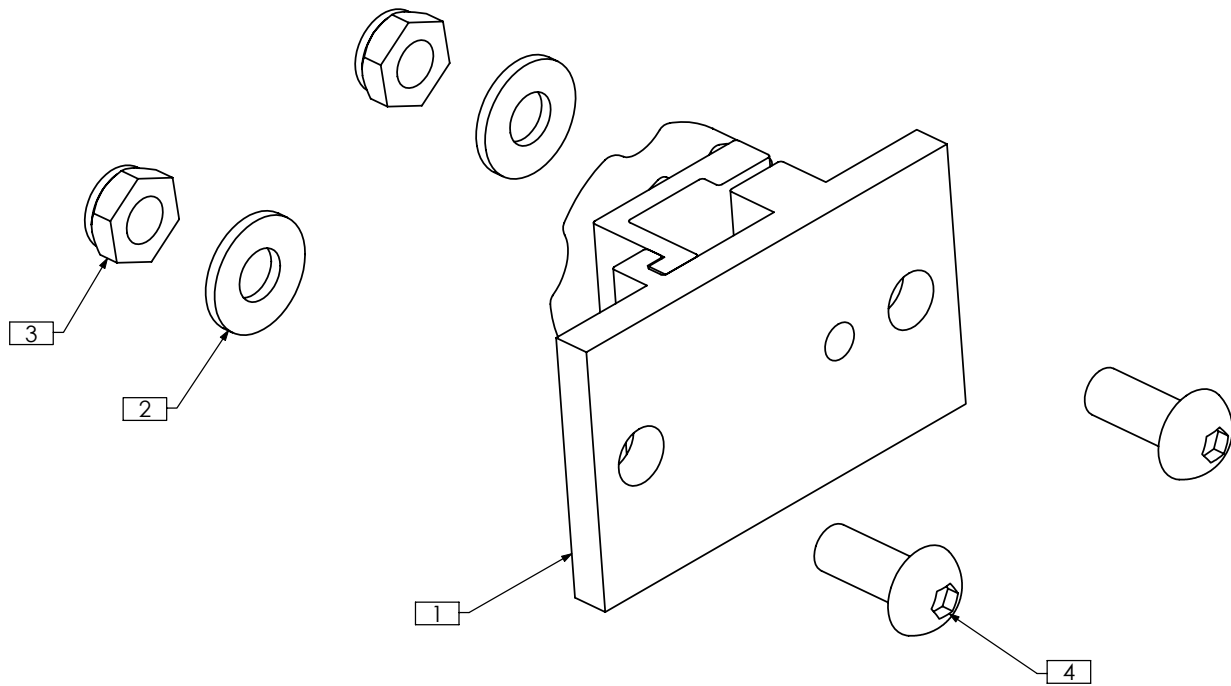

TRC0812 - HEADREST ASS'Y, STEALTH

REVISION: 05/04/2007

ITEM NO.	QTY.	PART NO.	DESCRIPTION
1	1	TRM0497	STEALTH HEADREST ASS'Y
2A	1	TRM0005	HEADREST
	3	TRH0585	#10-32 x 5/8" SOCKET HEAD CAP SCREW GR8
2B	1	TRM0368	HEADREST, ONYX
	3	TRH0329	#10-32 x 1" SOCKET HEAD CAP SCREW GR8
	1	TRX1541	MOUNTING PLATE
2C	1	TRM0499	HEADREST, STEALTH, 10"
	1		MOUNTING PLATE
	3		#10-32 x 7/8" SOCKET HEAD CAP SCREW GR8
2D	1	TRM0498	HEADREST, STEALTH, 14"
	1		MOUNTING PLATE
	3		#10-32 x 7/8" SOCKET HEAD CAP SCREW GR8
2E	1	TRM0282	HEADREST, OTTOBOCK - LARGE
	3		#10-32 x 5/8" SOCKET HEAD CAP SCREW GR8
2F	1	TRM0283	HEADREST, OTTOBOCK - SMALL
	3		#10-32 x 5/8" SOCKET HEAD CAP SCREW GR8

2F
TRC0813-6

ITEM NO.	QTY.	PART NO.	DESCRIPTION
1	1	TRC0435	HEADREST HARDWARE ASS'Y
	2	TRH0101	1/4" FLAT WASHER
	4	TRH0308	1/4-20 x 5/8" BUTTON SOCKET CAP SCREW
	4	TRH0202	1/4-20 SHALLOW NYLOC NUT
	2	TRH0102	1/4" NYLON WASHER
	1	TRM0040	HEADREST MOUNTING RING
	1	TRM0037	SMALL HORIZONTAL HEADREST ROD
	2	TRX2539	CLAMP
2A	1	TRM0005	HEADREST
	3	TRH0585	#10-32 x 5/8" SOCKET HEAD CAP SCREW GR8
2B	1	TRM0368	HEADREST, ONYX
	3	TRH0329	#10-32 x 1" SOCKET HEAD CAP SCREW GR8
	1	TRX1541	MOUNTING PLATE
2C	1	TRM0499	HEADREST, STEALTH, 10"
	1	TRX2540	MOUNT WLD
	1		MOUNTING PLATE
	3		#10-32 x 7/8" SOCKET HEAD CAP SCREW GR8
2D	1	TRM0498	HEADREST, STEALTH, 14"
	1		MOUNTING PLATE
	3		#10-32 x 7/8" SOCKET HEAD CAP SCREW GR8
2E	1	TRM0282	HEADREST, OTTOBOCK - LARGE
	3		#10-32 x 5/8" SOCKET HEAD CAP SCREW GR8
2F	1	TRM0283	HEADREST, OTTOBOCK - SMALL
	3		#10-32 x 5/8" SOCKET HEAD CAP SCREW GR8

TRC0786 - HEADREST CLAMP ASS'Y

REVISION:05/11/2007

ITEM NO.	QTY.	PART NO.	DESCRIPTION
1	1	TRM0036	HEADREST CLAMP ASS'Y
2	2	TRH0101	1/4" FLAT WASHER
3	2	TRH0202	1/4-20 SHALLOW NYLOC NUT
4	2	TRH0308	1/4-20 x 5/8" BUTTON SOCKET CAP SCREW