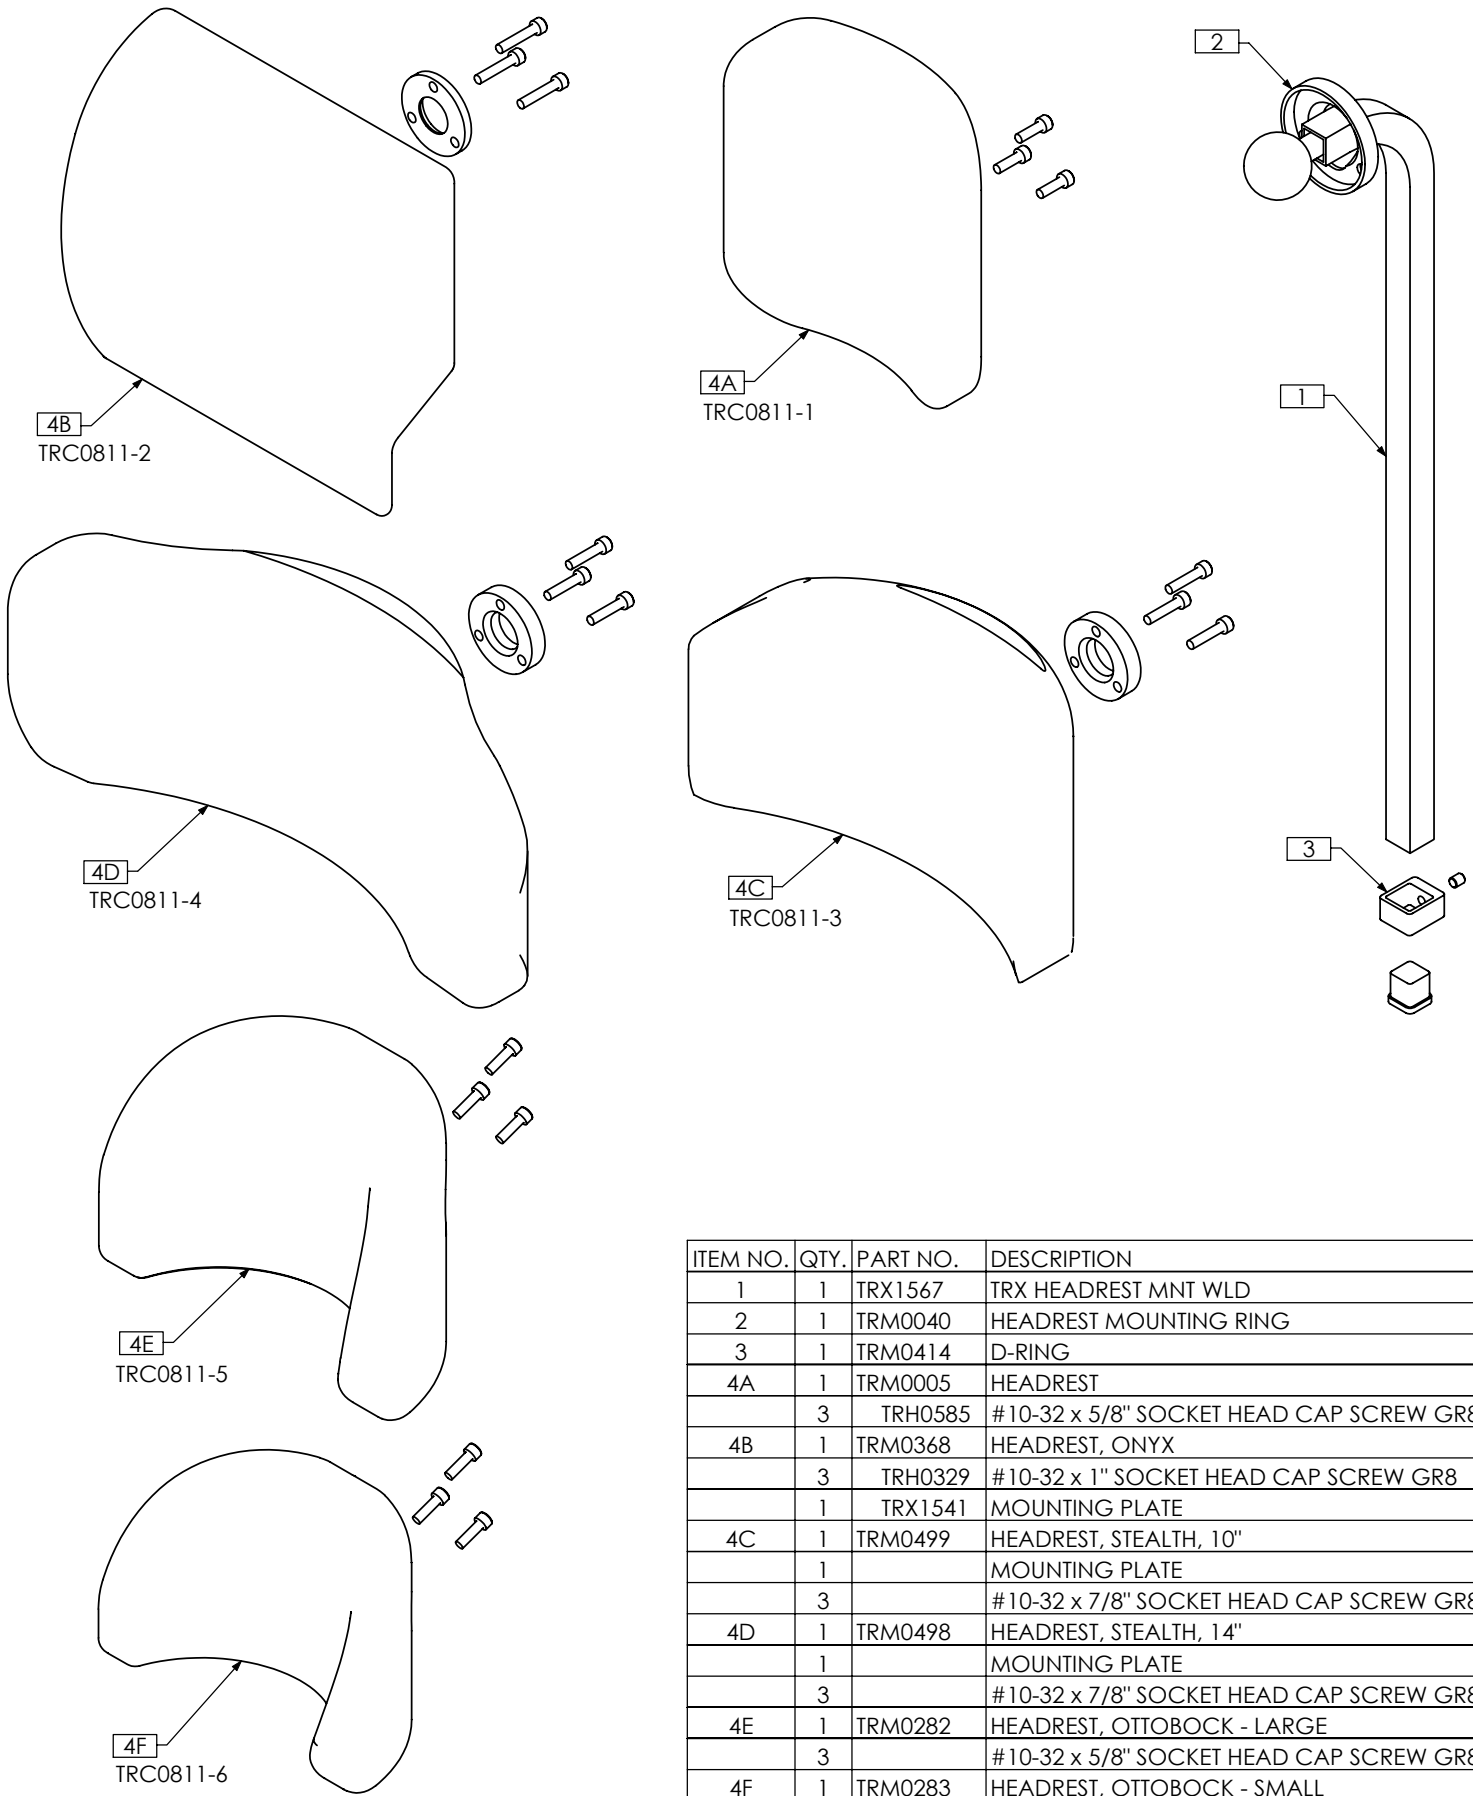

TRC0810 - HEADREST ASS'Y

REVISION: 05/04/2007

2E
TRC0810-5

2F
TRC0810-6

ITEM NO.	QTY.	PART NO.	DESCRIPTION
1	1	TRC0108	HEADREST HARDWARE ASS'Y
	3	TRH0335	1/4-20 x 1" SOCKET HEAD CAP SCREW GR8
	1	TRM0038	LARGE VERTICAL HEADREST ROD
	1	TRM0039	TRIANGULAR MULTI-OFFSET
	1	TRM0037	SMALL HORIZONTAL HEADREST ROD
	1	TRM0040	HEADREST MOUNTING RING
	1	TRM0414	D-RING
2A	1	TRM0005	HEADREST
	3	TRH0585	#10-32 x 5/8" SOCKET HEAD CAP SCREW GR8
2B	1	TRM0368	HEADREST, ONYX
	3	TRH0329	#10-32 x 1" SOCKET HEAD CAP SCREW GR8
	1	TRX1541	MOUNTING PLATE
2C	1	TRM0499	HEADREST, STEALTH, 10"
	1		MOUNTING PLATE
	3		#10-32 x 7/8" SOCKET HEAD CAP SCREW GR8
2D	1	TRM0498	HEADREST, STEALTH, 14"
	1		MOUNTING PLATE
	3		#10-32 x 7/8" SOCKET HEAD CAP SCREW GR8
2E	1	TRM0282	HEADREST, OTTOBOCK - LARGE
	3		#10-32 x 5/8" SOCKET HEAD CAP SCREW GR8
2F	1	TRM0283	HEADREST, OTTOBOCK - SMALL
	3		#10-32 x 5/8" SOCKET HEAD CAP SCREW GR8

TRC0811 - HEADREST ASS'Y, ONYX

REVISION: 05/04/2007

ITEM NO.	QTY.	PART NO.	DESCRIPTION
1	1	TRX1567	TRX HEADREST MNT WLD
2	1	TRM0040	HEADREST MOUNTING RING
3	1	TRM0414	D-RING
4A	1	TRM0005	HEADREST
	3	TRH0585	#10-32 x 5/8" SOCKET HEAD CAP SCREW GR8
4B	1	TRM0368	HEADREST, ONYX
	3	TRH0329	#10-32 x 1" SOCKET HEAD CAP SCREW GR8
	1	TRX1541	MOUNTING PLATE
4C	1	TRM0499	HEADREST, STEALTH, 10"
	1		MOUNTING PLATE
	3		#10-32 x 7/8" SOCKET HEAD CAP SCREW GR8
4D	1	TRM0498	HEADREST, STEALTH, 14"
	1		MOUNTING PLATE
	3		#10-32 x 7/8" SOCKET HEAD CAP SCREW GR8
4E	1	TRM0282	HEADREST, OTTOBOCK - LARGE
	3		#10-32 x 5/8" SOCKET HEAD CAP SCREW GR8
4F	1	TRM0283	HEADREST, OTTOBOCK - SMALL
	3		#10-32 x 5/8" SOCKET HEAD CAP SCREW GR8