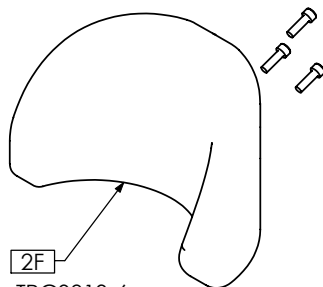

TRC0812 - HEADREST ASS'Y, STEALTH

REVISION: 05/04/2007

ITEM NO.	QTY.	PART NO.	DESCRIPTION
1	1	TRM0497	STEALTH HEADREST ASS'Y
2A	1	TRM0005	HEADREST
	3	TRH0585	#10-32 x 5/8" SOCKET HEAD CAP SCREW GR8
2B	1	TRM0368	HEADREST, ONYX
	3	TRH0329	#10-32 x 1" SOCKET HEAD CAP SCREW GR8
	1	TRX1541	MOUNTING PLATE
2C	1	TRM0499	HEADREST, STEALTH, 10"
	1		MOUNTING PLATE
	3		#10-32 x 7/8" SOCKET HEAD CAP SCREW GR8
2D	1	TRM0498	HEADREST, STEALTH, 14"
	1		MOUNTING PLATE
	3		#10-32 x 7/8" SOCKET HEAD CAP SCREW GR8
2E	1	TRM0282	HEADREST, OTTOBOCK - LARGE
	3		#10-32 x 5/8" SOCKET HEAD CAP SCREW GR8
2F	1	TRM0283	HEADREST, OTTOBOCK - SMALL
	3		#10-32 x 5/8" SOCKET HEAD CAP SCREW GR8

2F
TRC0813-6

ITEM NO.	QTY.	PART NO.	DESCRIPTION
1	1	TRC0435	HEADREST HARDWARE ASS'Y
	2	TRH0101	1/4" FLAT WASHER
	4	TRH0308	1/4-20 x 5/8" BUTTON SOCKET CAP SCREW
	4	TRH0202	1/4-20 SHALLOW NYLOC NUT
	2	TRH0102	1/4" NYLON WASHER
	1	TRM0040	HEADREST MOUNTING RING
	1	TRM0037	SMALL HORIZONTAL HEADREST ROD
	2	TRX2539	CLAMP
2A	1	TRM0005	HEADREST
	3	TRH0585	#10-32 x 5/8" SOCKET HEAD CAP SCREW GR8
2B	1	TRM0368	HEADREST, ONYX
	3	TRH0329	#10-32 x 1" SOCKET HEAD CAP SCREW GR8
	1	TRX1541	MOUNTING PLATE
2C	1	TRM0499	HEADREST, STEALTH, 10"
	1	TRX2540	MOUNT WLD
	1		MOUNTING PLATE
	3		#10-32 x 7/8" SOCKET HEAD CAP SCREW GR8
2D	1	TRM0498	HEADREST, STEALTH, 14"
	1		MOUNTING PLATE
	3		#10-32 x 7/8" SOCKET HEAD CAP SCREW GR8
2E	1	TRM0282	HEADREST, OTTOBOCK - LARGE
	3		#10-32 x 5/8" SOCKET HEAD CAP SCREW GR8
2F	1	TRM0283	HEADREST, OTTOBOCK - SMALL
	3		#10-32 x 5/8" SOCKET HEAD CAP SCREW GR8

TRC0786 - HEADREST CLAMP ASS'Y

REVISION:05/11/2007

ITEM NO.	QTY.	PART NO.	DESCRIPTION
1	1	TRM0036	HEADREST CLAMP ASS'Y
2	2	TRH0101	1/4" FLAT WASHER
3	2	TRH0202	1/4-20 SHALLOW NYLOC NUT
4	2	TRH0308	1/4-20 x 5/8" BUTTON SOCKET CAP SCREW