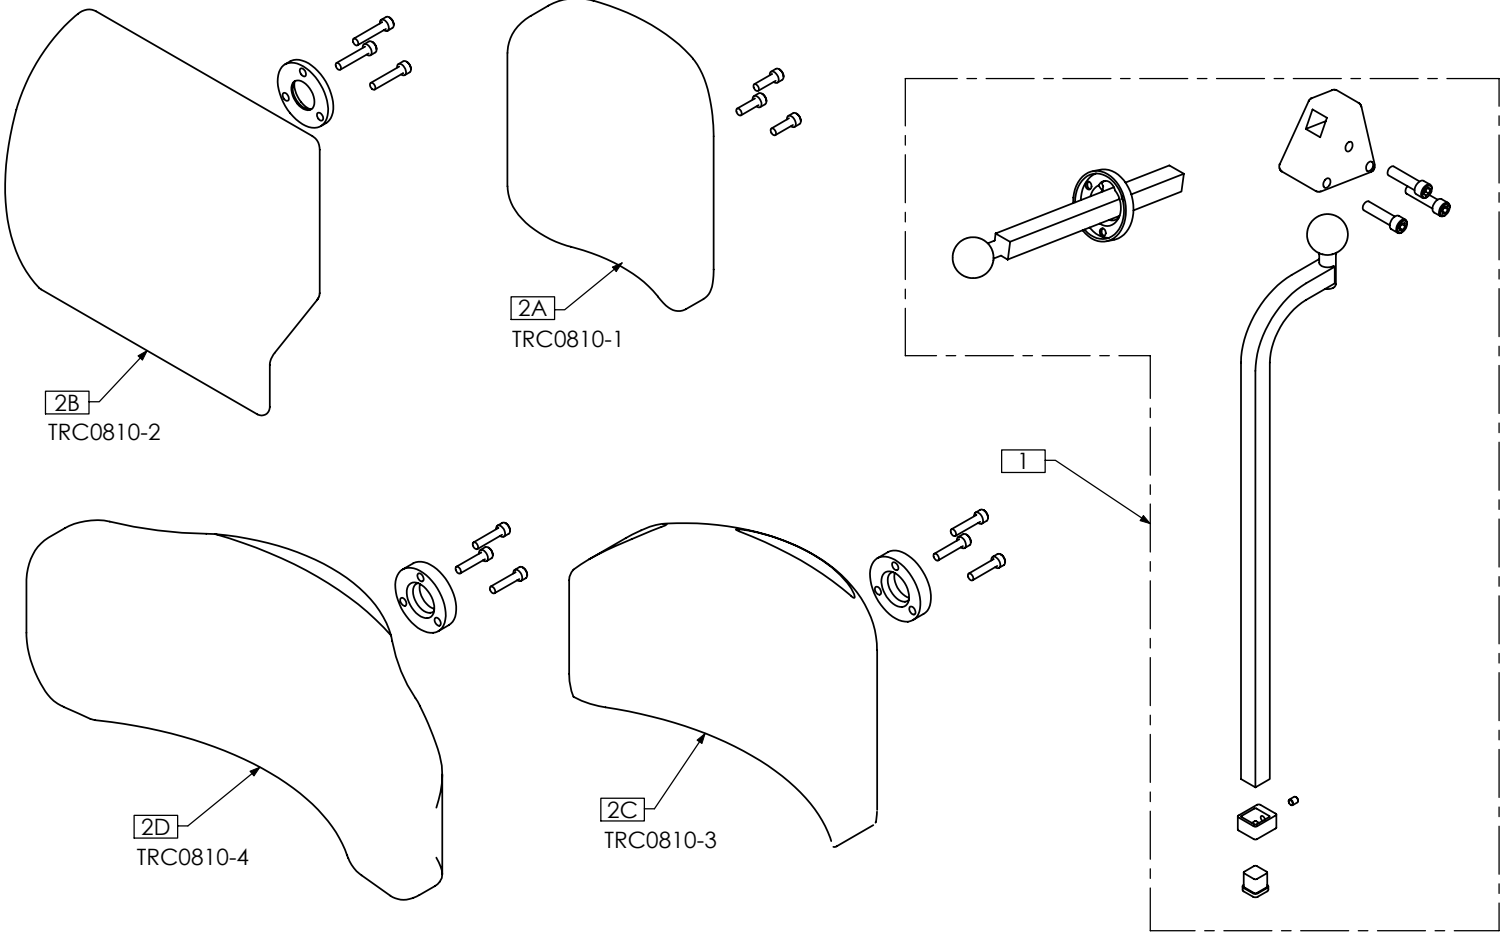

TRC0810 - HEADREST ASS'Y

REVISION: 05/04/2007

2E
TRC0810-5

2F
TRC0810-6

ITEM NO.	QTY.	PART NO.	DESCRIPTION
1	1	TRC0108	HEADREST HARDWARE ASS'Y
	3	TRH0335	1/4-20 x 1" SOCKET HEAD CAP SCREW GR8
	1	TRM0038	LARGE VERTICAL HEADREST ROD
	1	TRM0039	TRIANGULAR MULTI-OFFSET
	1	TRM0037	SMALL HORIZONTAL HEADREST ROD
	1	TRM0040	HEADREST MOUNTING RING
	1	TRM0414	D-RING
2A	1	TRM0005	HEADREST
	3	TRH0585	#10-32 x 5/8" SOCKET HEAD CAP SCREW GR8
2B	1	TRM0368	HEADREST, ONYX
	3	TRH0329	#10-32 x 1" SOCKET HEAD CAP SCREW GR8
	1	TRX1541	MOUNTING PLATE
2C	1	TRM0499	HEADREST, STEALTH, 10"
	1		MOUNTING PLATE
	3		#10-32 x 7/8" SOCKET HEAD CAP SCREW GR8
2D	1	TRM0498	HEADREST, STEALTH, 14"
	1		MOUNTING PLATE
	3		#10-32 x 7/8" SOCKET HEAD CAP SCREW GR8
2E	1	TRM0282	HEADREST, OTTOBOCK - LARGE
	3		#10-32 x 5/8" SOCKET HEAD CAP SCREW GR8
2F	1	TRM0283	HEADREST, OTTOBOCK - SMALL
	3		#10-32 x 5/8" SOCKET HEAD CAP SCREW GR8

TRC0811 - HEADREST ASS'Y, ONYX

REVISION: 05/04/2007

ITEM NO.	QTY.	PART NO.	DESCRIPTION
1	1	TRX1567	TRX HEADREST MNT WLD
2	1	TRM0040	HEADREST MOUNTING RING
3	1	TRM0414	D-RING
4A	1	TRM0005	HEADREST
	3	TRH0585	#10-32 x 5/8" SOCKET HEAD CAP SCREW GR8
4B	1	TRM0368	HEADREST, ONYX
	3	TRH0329	#10-32 x 1" SOCKET HEAD CAP SCREW GR8
	1	TRX1541	MOUNTING PLATE
4C	1	TRM0499	HEADREST, STEALTH, 10"
	1		MOUNTING PLATE
	3		#10-32 x 7/8" SOCKET HEAD CAP SCREW GR8
4D	1	TRM0498	HEADREST, STEALTH, 14"
	1		MOUNTING PLATE
	3		#10-32 x 7/8" SOCKET HEAD CAP SCREW GR8
4E	1	TRM0282	HEADREST, OTTOBOCK - LARGE
	3		#10-32 x 5/8" SOCKET HEAD CAP SCREW GR8
4F	1	TRM0283	HEADREST, OTTOBOCK - SMALL
	3		#10-32 x 5/8" SOCKET HEAD CAP SCREW GR8