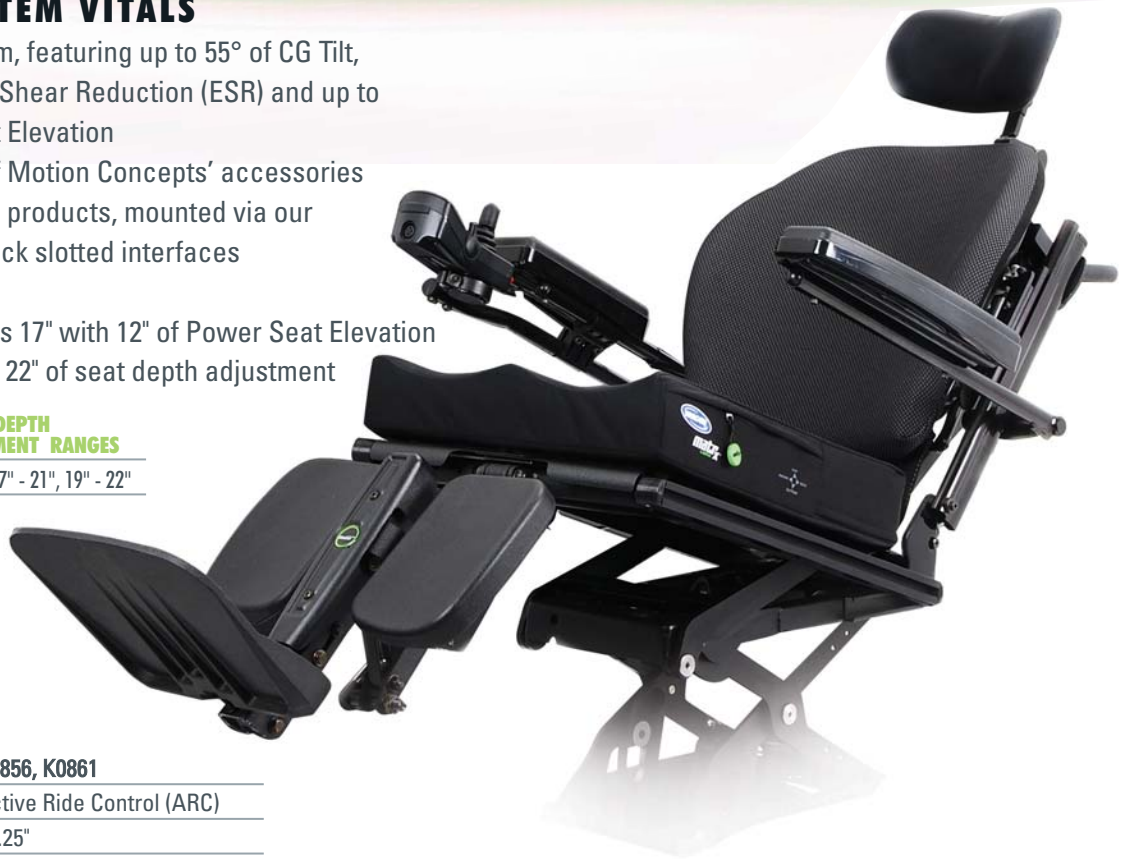

X3 maxX

the COMPLETE SOLUTION

The all new ROVI X3 Power Base is the perfect complement to Motion Concepts' full line of innovative power positioning products! Available exclusively through Motion Concepts, the innovative and exciting ROVI X3 boasts the narrowest wheelbase in the industry and all the function and durability you have come to expect from Motion Concepts.

Follow us on . . .

Toll Free Tel: 1.888.433.6818 ► Toll Free Fax: 1.888.433.6834 ► www.motionconcepts.com

ULTRA LOW *maxX* SYSTEM VITALS

- Industry's most modular system, featuring up to 55° of CG Tilt, 170° of Recline with Extended Shear Reduction (ESR) and up to 12" of nearly silent Power Seat Elevation
- Available with the full range of Motion Concepts' accessories and Invacare® Matrix® Seating products, mounted via our all new Ultra Rail and Ultra Track slotted interfaces
- 300 lb. weight capacity
- Seat-to-Floor Heights as low as 17" with 12" of Power Seat Elevation
- 16" - 24" of seat width and 15" - 22" of seat depth adjustment

WIDTH ADJUSTMENT RANGES	DEPTH ADJUSTMENT RANGES
16" - 20", 19" - 22", 23" - 24"	15" - 19", 17" - 21", 19" - 22"

X3 BASE VITALS

HCPCS CODES	K0856, K0861
SUSPENSION SYSTEM	Active Ride Control (ARC)
BASE WIDTH	23.25"
BASE LENGTH	36.5"
DRIVE WHEEL SIZE ⁽¹⁾	14"
CASTER WHEEL SIZE (front/rear)	6"
TURNING RADIUS	20"
DRIVETRAIN	4-pole EAD Motors
BATTERIES	2 x M34 3 x M40 option for Vents
BATTERY CHARGER	8A, Off Board
BATTERIES WEIGHT (each)	42 lbs
RANGE ⁽²⁾	17.7 miles
WEIGHT CAPACITY	300 lbs
BASE WEIGHT (w/o batteries)	157 lbs
GROUND CLEARANCE	3"
MAXIMUM SPEED	5 mph